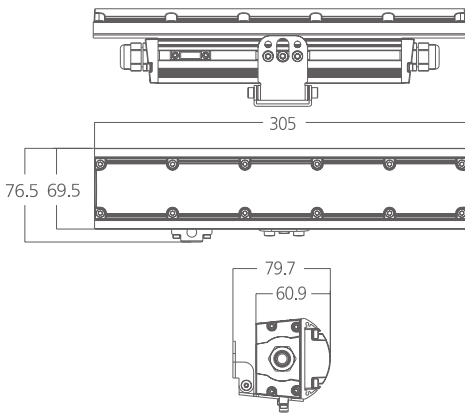

Wall Washer GRAFY

DMX 512 **RDM** **IP66**
OUTDOOR RATED

silver

353 110
LED Power 20 W ColourTemp RGB Luminous 784 lm

353 111
LED Power 20 W ColourTemp RGBW Luminous 863 lm

353 112
LED Power 20 W ColourTemp RGBW Luminous 2034 lm

LIGHT DISTRIBUTION

15° (10°-25°-30°-60°-15°x30°-60°x15°)

15° (25°-30°-60°-15°x30°-10°x60°)

15° (10°-25°-30°-60°-15°x30°-10°x60°)