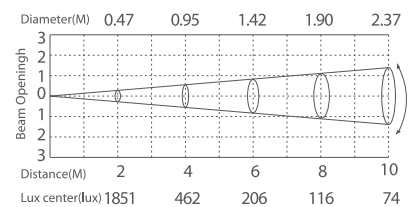

Wall Washer GRAFY

DMX 512 **RDM** **IP66**
OUTDOOR RATED

silver

353 110
LED Power 20 W ColourTemp RGB Luminous 784 lm

353 111
LED Power 20 W ColourTemp RGBW Luminous 863 lm

353 112
LED Power 20 W ColourTemp RGBW Luminous 2034 lm

LIGHT DISTRIBUTION

15° (10°-25°-30°-60°-15°x30°-60°x15°)

15° (25°-30°-60°-15°x30°-10°x60°)

15° (10°-25°-30°-60°-15°x30°-10°x60°)