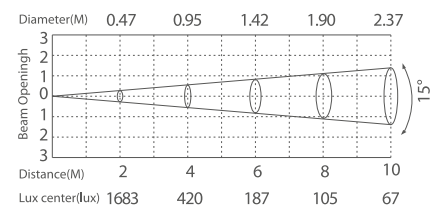

Wall Washer GRAFY

DMX 512 **RDM** **IP66**
OUTDOOR RATED

silver

353 110
LED Power 20 W ColourTemp RGB Luminous 784 lm

353 111
LED Power 20 W ColourTemp RGBW Luminous 863 lm

353 112
LED Power 20 W ColourTemp RGBW Luminous 2034 lm

LIGHT DISTRIBUTION

15° (10°-25°-30°-60°-15°x30°-60°x15°)

15° (25°-30°-60°-15°x30°-10°x60°)

15° (10°-25°-30°-60°-15°x30°-10°x60°)